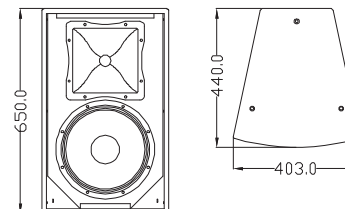

HG122是一款12寸两分音全音域音箱。采用一只12寸高效率低音单元，一只1.4寸喉口75芯高分子聚酯复合边钛膜高音驱动器配置90°×40°可旋转号角，箱体采用多层复合桦木夹板，特殊喷涂制作。

FEATURES

- Compact two-way passive system
- multi-angle plywood enclosure
- User rotatable 90° x 40° horn
- Pole mount for tripod

CONFIGURATION

产品特征

- 高质量单元配置，高强度桦木夹板箱体
- 多吊挂点与支撑配合，操作简易快捷
- 超长品质保证期：品质与信心的保证

适用范围

- 用于全音域扩声、高级卡拉OK包房、慢摇吧
- 多功能厅、高级酒店会所
- 流动商演、乐队扩声以

FREQUENCY RESPONSE(-3dB)	50 Hz-18kHz
DRIVERS	1×12" (300mm)/3" (75mm) voice coil Woofer 1×1.4" (36mm) exit compression driver
RATED POWER	300W RMS, 1200W peak
SENSITIVITY	97dB 1watt/1 metre
MAXIMUM SPL	122dB continuous, 128 dB peak
IMPEDANCE	8 ohms nominal
DISPERSION (-6dB)	90° × 40°
CROSSOVER FREQUENCIES	1.8kHz passive
INPUT CONNECTORS	2×Speakon NL4
PACKAGE SIZE	533mm×510mm×750mm
NET WEIGHT	27kg
GROSS WEIGHT	30kg