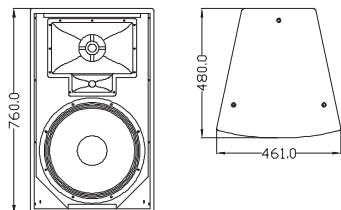

CONFIGURATION